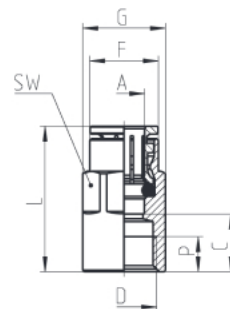

Fittings Mod. F6463K

BSP Female Connector

| DIMENSIONS | | | | | | | | | |
|---------------|----|------|------|------|------|------|---------|----|------------|
| Mod. | A | D | C | F | G | L | P (min) | SW | Weight (g) |
| F6463 6-1/8K | 6 | G1/8 | 10 | 11.7 | 13 | 26 | 6 | 12 | 14 |
| F6463 6-1/4K | 6 | G1/4 | 11.5 | 11.9 | 16.5 | 27.5 | 7 | 15 | 23 |
| F6463 8-1/8K | 8 | G1/8 | 9.5 | 13.7 | 15.2 | 27 | 6 | 14 | 16 |
| F6463 8-1/4K | 8 | G1/4 | 11.5 | 13.7 | 16.5 | 29 | 7 | 15 | 23 |
| F6463 8-3/8K | 8 | G3/8 | 13 | 13.7 | 20 | 30.5 | 8 | 15 | 29 |
| F6463 10-1/4K | 10 | G1/4 | 11.3 | 15.4 | 18.5 | 31.5 | 7 | 17 | 29 |
| F6463 10-3/8K | 10 | G3/8 | 12.8 | 15.4 | 20 | 33 | 8 | 17 | 34 |
| F6463 10-1/2K | 10 | G1/2 | 16.8 | 15.4 | 24 | 37 | 9.5 | 17 | 44.5 |
| F6463 12-3/8K | 12 | G3/8 | 12.8 | 18.3 | 20.5 | 32 | 8 | 19 | 40 |
| F6463 12-1/2K | 12 | G1/2 | 16.8 | 18.3 | 24 | 36 | 9.5 | 19 | 50.5 |
| F6463 16-1/2K | 16 | G1/2 | 16.5 | 23.5 | 26.5 | 40 | 9.5 | 24 | 63 |
| F6463 16-3/4K | 16 | G3/4 | 18.5 | 23.5 | 30 | 42 | 11 | 24 | 77 |