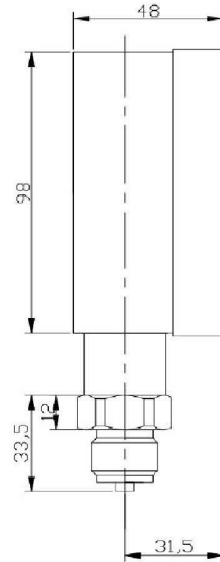

Pressure and vacuum gauges

Pressure gauges

Digital pressure gauge DN100 vertical connection (1/2" BSP)

Page: 1/1

Stainless steel case 304

Scales: kPa, MPa, kg/cm², psi, bar

Accuracy: $\pm 0,5\%$

Batteries: 2 x AAA 1.5V (not included)

Light inside to see data in darkness

Part n°	R1	Scale (bar)
MANDIG100V	1/2" BSP	0-1000