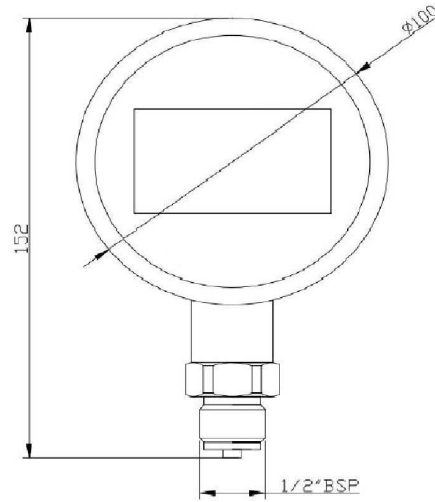

Pressure and vacuum gauges

Pressure gauges

Digital pressure gauge DN100 vertical connection (1/2" BSP)

Page: 1/1

Stainless steel case 304

Scales: kPa, MPa, kg/cm², psi, bar

Accuracy: $\pm 0,5\%$

Batteries: 2 x AAA 1.5V (not included)

Light inside to see data in darkness

Part n°	R1	Scale (bar)
MANDIG100V	1/2" BSP	0-1000