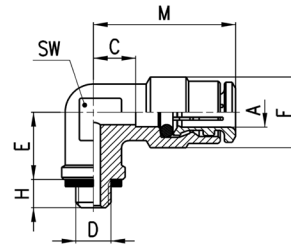

### Fittings Mod. 6621 Micro

Complete Metric Adjustable  
Single Banjo

DIMENSIONS										
Mod.	A	B	C	F	H	L	S	W	SW	Weight (g)
6621 3-M3	3	M3	5.8	14.2	2.5	9.3	3.5	6	1.5	5
6621 3-M5	3	M5	6.5	16	3.2	11.9	4.8	8	2	6

### Fitting Mod. 6501 4-M5

Metric Fix Male Elbow

DIMENSIONS										
Mod.	A	D	C	E	F	H	M	SW	Weight (g)	
6501 4-M5	4	M5	3.5	6	9	4	17.5	8	11	