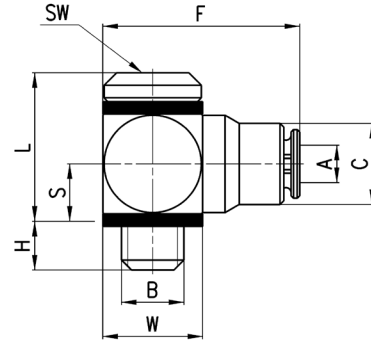

### Fittings Mod. 6621 Micro

Complete Metric Adjustable  
Single Banjo

DIMENSIONS										
Mod.	A	B	C	F	H	L	S	W	SW	Weight (g)
6621 3-M3	3	M3	5.8	14.2	2.5	9.3	3.5	6	1.5	5
6621 3-M5	3	M5	6.5	16	3.2	11.9	4.8	8	2	6

### Fitting Mod. 6501 4-M5

Metric Fix Male Elbow

DIMENSIONS										
Mod.	A	D	C	E	F	H	M	SW	Weight (g)	
6501 4-M5	4	M5	3.5	6	9	4	17.5	8	11	