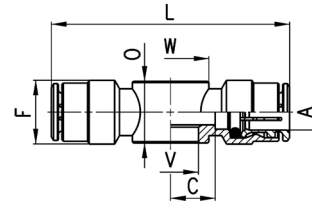

Fittings Mod. 6632

Complete BSP Swivel
Double Banjo

DIMENSIONS											
Mod.	A	B	C	E	F	H	L	M	W	SW	Weight (g)
6632 4-1/8	4	G1/8	7.5	10.2	9	5	25	43	∅ 14	4	24
6632 6-1/8	6	G1/8	8	10.2	12.7	5	25	48	∅ 14	4	33
6632 6-1/4	6	G1/4	10	9.1	12.7	6	25.3	52	∅ 18	5	35
6632 8-1/8	8	G1/8	8	10.2	14.2	5	25	51	∅ 14	4	39
6632 8-1/4	8	G1/4	10	9.1	14.2	6	25.3	55	∅ 18	5	40
6632 10-1/4	10	G1/4	8.8	9.1	16.5	6	25.3	58	∅ 18	5	50

Fittings Mod. 6620

Double Banjo

DIMENSIONS										
Mod.	A	C	F	L	O	V	W	Weight (g)	assembled with Mod.	
6620 4-M5	4	5	9	38	9	5.1	∅ 9	13	SCU, SVU, SCO...	
6620 4-1/8	4	7.5	9	43	14.5	9.8	∅ 14	19	1631, 1635, SCU, SVU, SCO...	
6620 6-1/8	6	8	12.7	48	14.5	9.8	∅ 14	24	1631, 1635, SCU, SVU, SCO...	
6620 6-1/4	6	10	12.7	52	14.5	13.2	∅ 18	26	1631, 1635, SCU, SVU, SCO...	
6620 8-1/8	8	8	14.2	51	14.5	9.8	∅ 14	32	1631, 1635, SCU, SVU, SCO...	
6620 8-1/4	8	10	14.2	55	14.5	13.2	∅ 18	34	1631, 1635, SCU, SVU, SCO...	

Fittings Mod. 1631 with gaskets

01... = Single Banjo Stem
02... = Double Banjo Stem
03... = Triple Banjo Stem

Mod.
1631 01-
1631 02-
1631 03-

Drawings and dimensions on page
2.05.09