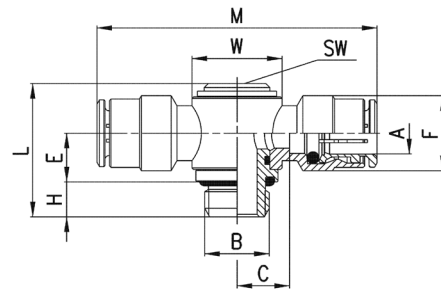

Fittings Mod. 6632

Complete BSP Swivel
Double Banjo

DIMENSIONS											
Mod.	A	B	C	E	F	H	L	M	W	SW	Weight (g)
6632 4-1/8	4	G1/8	7.5	10.2	9	5	25	43	∅ 14	4	24
6632 6-1/8	6	G1/8	8	10.2	12.7	5	25	48	∅ 14	4	33
6632 6-1/4	6	G1/4	10	9.1	12.7	6	25.3	52	∅ 18	5	35
6632 8-1/8	8	G1/8	8	10.2	14.2	5	25	51	∅ 14	4	39
6632 8-1/4	8	G1/4	10	9.1	14.2	6	25.3	55	∅ 18	5	40
6632 10-1/4	10	G1/4	8.8	9.1	16.5	6	25.3	58	∅ 18	5	50

Fittings Mod. 6620

Double Banjo

DIMENSIONS										
Mod.	A	C	F	L	O	V	W	Weight (g)	assembled with Mod.	
6620 4-M5	4	5	9	38	9	5.1	∅ 9	13	SCU, SVU, SCO...	
6620 4-1/8	4	7.5	9	43	14.5	9.8	∅ 14	19	1631, 1635, SCU, SVU, SCO...	
6620 6-1/8	6	8	12.7	48	14.5	9.8	∅ 14	24	1631, 1635, SCU, SVU, SCO...	
6620 6-1/4	6	10	12.7	52	14.5	13.2	∅ 18	26	1631, 1635, SCU, SVU, SCO...	
6620 8-1/8	8	8	14.2	51	14.5	9.8	∅ 14	32	1631, 1635, SCU, SVU, SCO...	
6620 8-1/4	8	10	14.2	55	14.5	13.2	∅ 18	34	1631, 1635, SCU, SVU, SCO...	

Fittings Mod. 1631 with gaskets

01... = Single Banjo Stem
02... = Double Banjo Stem
03... = Triple Banjo Stem

Mod.
1631 01-
1631 02-
1631 03-

Drawings and dimensions on page
2.05.09