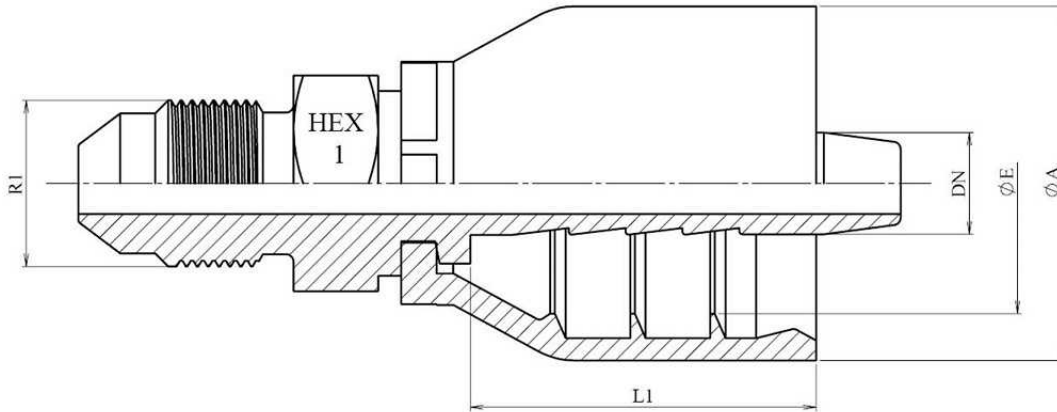

One piece JIC 37° male

Mild Steel

Part nº	DN	R1	Details	L1	HEX 1	ØA	ØE
281400804	1/4"	1/2" 20 H UNF					
281400805	5/16"	1/2" 20h UNF					
281400904	1/4"	9/16" 18h UNF					
281400905	5/16"	9/16" 18h UNF					
281401206	3/8"	3/4" 16 h UNF					
281401406	3/8"	7/8" 14h UNF					
281401408	1/2"	7/8" 14h UNF					
281401410	5/8"	7/8" 14h UNF					
281401710	5/8"	1" 1/16-12h UNF					
281402112	3/4"	1" 5/16 12h UNF	241402112 + PFC221201200	34,9	36	40	32
281402616	1"	1" 5/8 12h UNF					
281403020	1" 1/4"	1" 7/8 12h UNF					