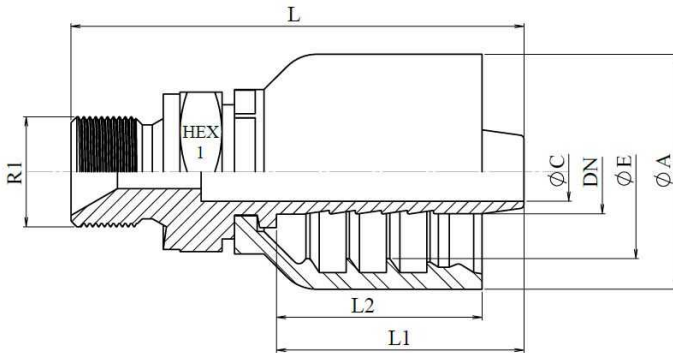

One piece BSP male 60° cone

Mild Steel

1/1

| Part n° | DN | R1 | L | L1 | L2 | HEX 1 | ØA | ØC | ØE |
|------------------|-------|-----------|------|------|------|-------|------|-----|------|
| 281120204 | 1/4" | 1/8" BSP | | | | | | | |
| 281120404 | 1/4" | 1/4" BSP | 52 | 28 | 23,6 | 19 | 23 | 4 | 16,9 |
| 281120406 | 3/8" | 1/4" BSP | | | | | | | |
| 281120604 | 1/4" | 3/8" BSP | | | | | | | |
| 281120605 | 5/16" | 3/8" BSP | | | | | | | |
| 281120606 | 3/8" | 3/8" BSP | 57,5 | 29,5 | 26 | 22 | 28 | 7 | 20,7 |
| 281120608 | 1/2" | 3/8" BSP | | | | | | | |
| 281120804 | 1/4" | 1/2" BSP | | | | | | | |
| 281120808 | 1/2" | 1/2" BSP | 62 | 30,5 | 28,5 | 27 | 32 | 9,5 | 24,8 |
| 281121008 | 1/2" | 5/8" BSP | | | | | | | |
| 281121010 | 5/8" | 5/8" BSP | | | | | | | |
| 281121208 | 1/2" | 3/4" BSP | | | | | | | |
| 281121210 | 5/8" | 3/4" BSP | | | | | | | |
| 281121212 | 3/4" | 3/4" BSP | 74,5 | 39 | 38,1 | 32 | 40 | 15 | 32 |
| 281121612 | 3/4" | 1" BSP | | | | | | | |
| 281121616 | 1" | 1" BSP | 87,5 | 47 | 43,4 | 41 | 47 | 19 | 39 |
| 281122016 | 1" | 1"1/4 BSP | | | | | | | |
| 281122020 | 1"1/4 | 1"1/4 BSP | 98 | 54,5 | 51 | 50 | 59,8 | 26 | 49,5 |
| 281122424 | 1"1/2 | 1"1/2 BSP | 104 | 58 | 55 | 55 | 67,5 | 32 | 56 |
| 281123232 | 2" | 2" BSP | 124 | 72 | 68,3 | 70 | 83 | 44 | 68,7 |