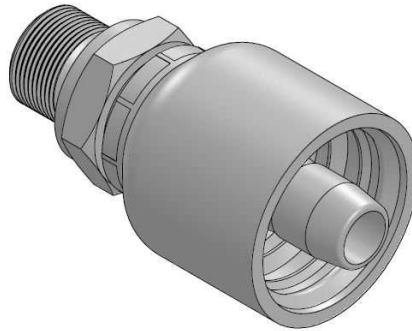

One piece BSP male 60° cone

Mild Steel

1/1

| Part n° | DN | R1 | L | L1 | L2 | HEX 1 | ØA | ØC | ØE |
|------------------|-------|-----------|------|------|------|-------|------|-----|------|
| 281120204 | 1/4" | 1/8" BSP | | | | | | | |
| 281120404 | 1/4" | 1/4" BSP | 52 | 28 | 23,6 | 19 | 23 | 4 | 16,9 |
| 281120406 | 3/8" | 1/4" BSP | | | | | | | |
| 281120604 | 1/4" | 3/8" BSP | | | | | | | |
| 281120605 | 5/16" | 3/8" BSP | | | | | | | |
| 281120606 | 3/8" | 3/8" BSP | 57,5 | 29,5 | 26 | 22 | 28 | 7 | 20,7 |
| 281120608 | 1/2" | 3/8" BSP | | | | | | | |
| 281120804 | 1/4" | 1/2" BSP | | | | | | | |
| 281120808 | 1/2" | 1/2" BSP | 62 | 30,5 | 28,5 | 27 | 32 | 9,5 | 24,8 |
| 281121008 | 1/2" | 5/8" BSP | | | | | | | |
| 281121010 | 5/8" | 5/8" BSP | | | | | | | |
| 281121208 | 1/2" | 3/4" BSP | | | | | | | |
| 281121210 | 5/8" | 3/4" BSP | | | | | | | |
| 281121212 | 3/4" | 3/4" BSP | 74,5 | 39 | 38,1 | 32 | 40 | 15 | 32 |
| 281121612 | 3/4" | 1" BSP | | | | | | | |
| 281121616 | 1" | 1" BSP | 87,5 | 47 | 43,4 | 41 | 47 | 19 | 39 |
| 281122016 | 1" | 1"1/4 BSP | | | | | | | |
| 281122020 | 1"1/4 | 1"1/4 BSP | 98 | 54,5 | 51 | 50 | 59,8 | 26 | 49,5 |
| 281122424 | 1"1/2 | 1"1/2 BSP | 104 | 58 | 55 | 55 | 67,5 | 32 | 56 |
| 281123232 | 2" | 2" BSP | 124 | 72 | 68,3 | 70 | 83 | 44 | 68,7 |