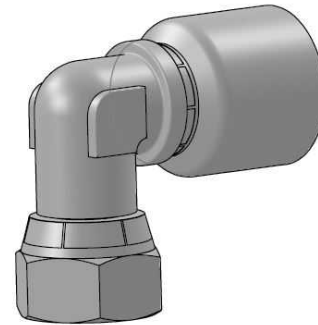

One piece fittings 43 Series 1SN / R1AT / 2SN / R2AT / R16 / 2SC / 3TE / R17

One piece BSP - BSPT fittings

One piece BSP Swivel female 60° cone compact (90° Elbow)

Mild Steel

DICSA

1/1

Part n°	DN	R1	L1	HEX 1	HEX 2	ØA	ØE
281270404	1/4"	1/4" BSP	28	19	14	16.9	23
281270606	3/8"	3/8" BSP	29,5	22	19	20.7	28
281270808	1/2"	1/2" BSP	30,5	27	22	24.8	32
281271212	3/4"	3/4" BSP	39	32	24	32	40