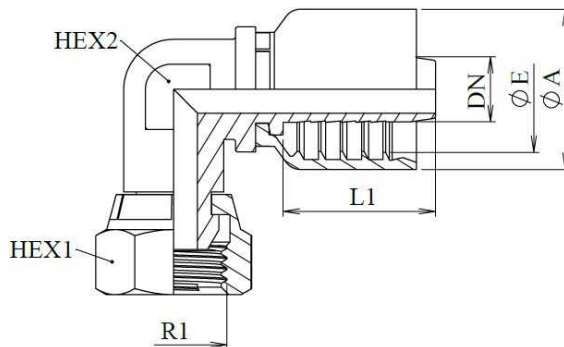

One piece fittings 43 Series 1SN / R1AT / 2SN / R2AT / R16 / 2SC / 3TE / R17

One piece BSP - BSPT fittings

One piece BSP Swivel female 60° cone compact (90° Elbow)

Mild Steel

DICSA

1/1

Part n°	DN	R1	L1	HEX 1	HEX 2	ØA	ØE
281270404	1/4"	1/4" BSP	28	19	14	16.9	23
281270606	3/8"	3/8" BSP	29,5	22	19	20.7	28
281270808	1/2"	1/2" BSP	30,5	27	22	24.8	32
281271212	3/4"	3/4" BSP	39	32	24	32	40