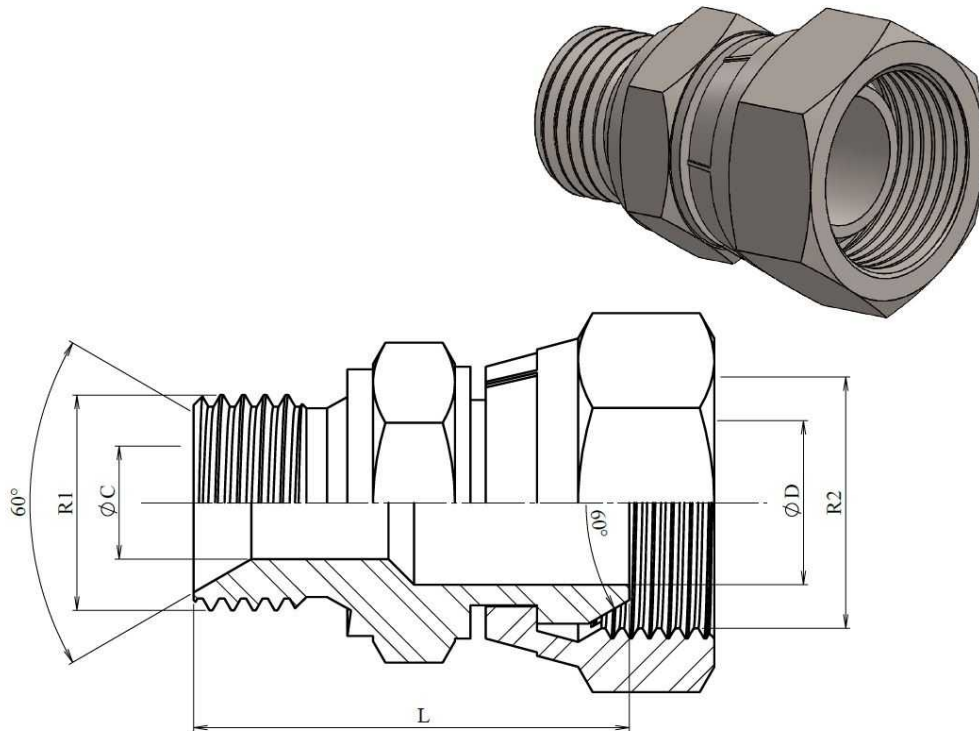

Reducer male BSP 60° - swivel female BSP 60°

Stainless Steel AISI 316-L

1/1

Part nº	R1	R2	L	HEX 1	HEX 2	ØC	ØD
Z11730204	1/8" BSP	1/4" BSP	26	14	19	5	5
Z11730406	1/4" BSP	3/8" BSP	32,5	19	22	6	6
Z11730604	3/8" BSP	1/4" BSP	32,5	22	19	8	4
Z11730608	3/8" BSP	1/2" BSP	36	22	27	8	11
Z11730806	1/2" BSP	3/8" BSP	37,5	27	22	11	8
Z11730812	1/2" BSP	3/4" BSP	42,5	27	32	11	16
Z11731216	3/4" BSP	1" BSP	48,5	32	41	16	22
Z11731612	1" BSP	3/4" BSP	48,5	41	32	22	15
Z11731620	1" BSP	1" 1/4 BSP	52,5	41	50	22	26
Z11732016	1" 1/4 BSP	1" BSP	55	50	41	28,5	19
Z11732024	1" 1/4 BSP	1" 1/2 BSP	59	50	55	28,5	32
Z11732420	1" 1/2 BSP	1" 1/4 BSP	59	55	50	33	26
Z11732432	1" 1/2 BSP	2" BSP	62	60	70	33	44
Z11733224	2" BSP	1" 1/2 BSP	64	65	55	46	32