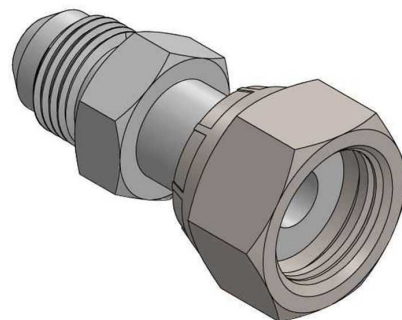

JIC Male - ORFS Swivel female

Stainless Steel AISI 316-L

| Part n° | R1 | R2 | L | HEX 1 | HEX 2 | ØC |
|-------------------|-------------|-------------------|------|-------|-------|----|
| ZOR3050606 | JIC 9/16" | ORFS 11/16"-16h | 36,6 | 17 | 22 | 7 |
| ZOR3050808 | JIC 3/4" | ORFS 13/16"-16 h | 45,7 | 22 | 24 | 10 |
| ZOR3051010 | JIC 7/8" | ORFS 1"-14h | 57 | 27 | 30 | 11 |
| ZOR3051212 | JIC 1"1/16 | ORFS 1"3/16-12 h | 56,5 | 30 | 36 | 15 |
| ZOR3051616 | JIC 1" 5/16 | ORFS 1"7/16-12 h | 64,5 | 36 | 41 | 19 |
| ZOR3052020 | JIC 1"5/8 | ORFS 1"11/16"-12h | 73 | 46 | 46 | 26 |
| ZOR3052424 | JIC 1"7/8" | ORFS 2"-12h | 71 | 50 | 60 | 32 |