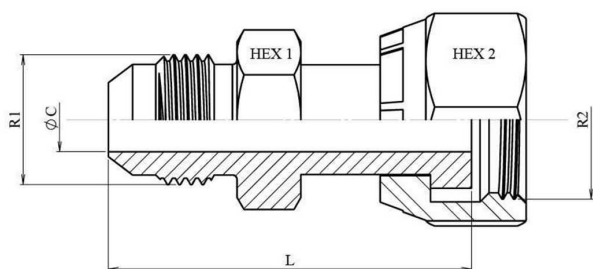

JIC Male - ORFS Swivel female

Stainless Steel AISI 316-L

| Part n° | R1 | R2 | L | HEX 1 | HEX 2 | ØC |
|-------------------|-------------|-------------------|------|-------|-------|----|
| ZOR3050606 | JIC 9/16" | ORFS 11/16"-16h | 36,6 | 17 | 22 | 7 |
| ZOR3050808 | JIC 3/4" | ORFS 13/16"-16 h | 45,7 | 22 | 24 | 10 |
| ZOR3051010 | JIC 7/8" | ORFS 1"-14h | 57 | 27 | 30 | 11 |
| ZOR3051212 | JIC 1"1/16 | ORFS 1"3/16-12 h | 56,5 | 30 | 36 | 15 |
| ZOR3051616 | JIC 1" 5/16 | ORFS 1"7/16-12 h | 64,5 | 36 | 41 | 19 |
| ZOR3052020 | JIC 1"5/8 | ORFS 1"11/16"-12h | 73 | 46 | 46 | 26 |
| ZOR3052424 | JIC 1"7/8" | ORFS 2"-12h | 71 | 50 | 60 | 32 |