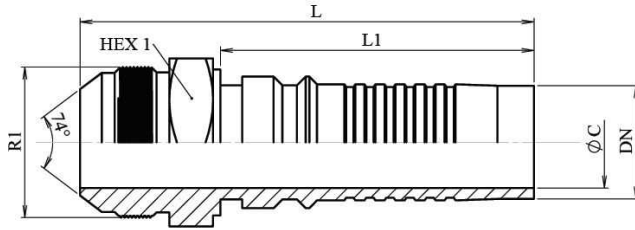

Interlock series fittings
 JIC 37° Fittings
JIC 37° male

Mild Steel 1.0737 (or equivalent)

1/1

| Part n° | DN | R1 | L | L1 | HEX 1 | ØC |
|------------------|-------|----------------|-------|-------|-------|----|
| 641401712 | 3/4" | 1"1/16 12h UNF | 98 | 66 | 32 | 14 |
| 641402116 | 1" | 1"5/16 12h UNF | 114 | 78,5 | 41 | 19 |
| 641402620 | 1"1/4 | 1"5/8 12h UNF | 124,5 | 86 | 46 | 25 |
| 641403024 | 1"1/2 | 1"7/8 12h UNF | 139,5 | 98 | 50 | 32 |
| 641404032 | 2" | 2"1/2 12h UNF | 163 | 115,5 | 70 | 40 |