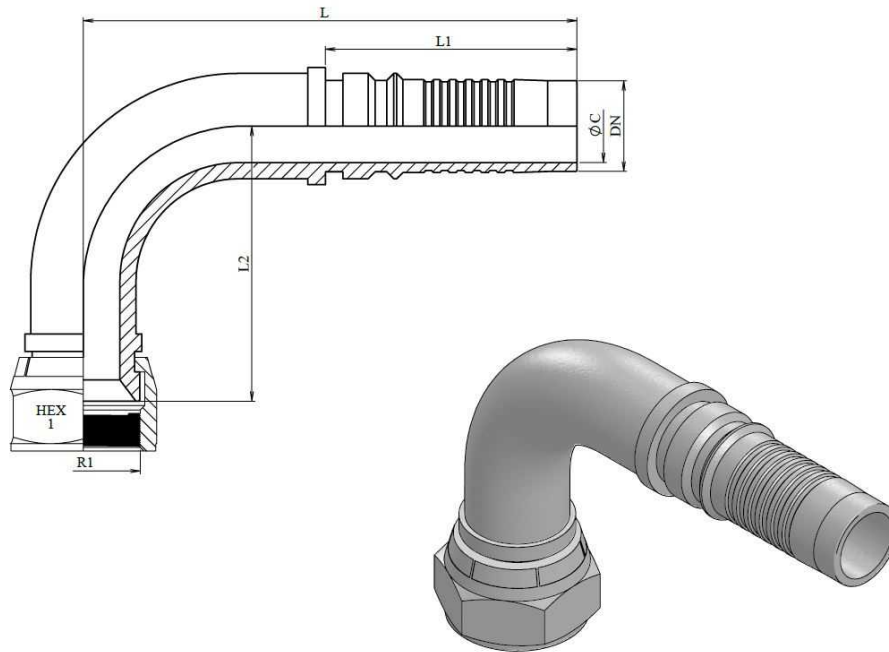

JIC 37° Swivel female (90° Elbow)

Mild Steel 1.0737 (or equivalent)

Part n°	DN	R1	L	L1	L2	HEX 1	ØC
641382116	1"	1"5/16 12h UNF	146	78,5	76	41	19
641382620	1"1/4	1"5/8 12h UNF	169	86	94	50	25
641383024	1"1/2	1"7/8 12h UNF	214	98	109	55	32