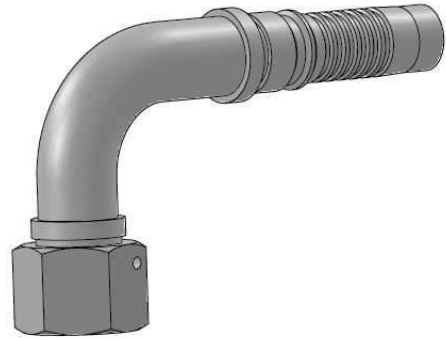

BSP Swivel female 60° cone + o'ring (90° Elbow) wired nut

Mild Steel

Part n°	THREAD	DN HOSE	L	L1	L2	C	HEX 1
645071212	3/4" BSP	3/4"	123	66	61	14	32
645071616	1" BSP	1"	146	78,5	80	19	41
645072020	1"1/4 BSP	1"1/4	169	86	97	25	50
645072424	1"1/2 BSP	1"1/2	193	98	111	32	55
645073232	2" BSP	2"	277	111,5	140	40	70