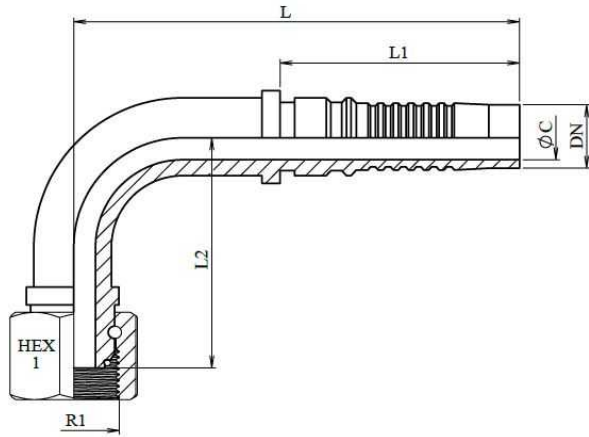

BSP Swivel female 60° cone + o'ring (90° Elbow) wired nut

Mild Steel

Part n°	THREAD	DN HOSE	L	L1	L2	C	HEX 1
645071212	3/4" BSP	3/4"	123	66	61	14	32
645071616	1" BSP	1"	146	78,5	80	19	41
645072020	1"1/4 BSP	1"1/4	169	86	97	25	50
645072424	1"1/2 BSP	1"1/2	193	98	111	32	55
645073232	2" BSP	2"	277	111,5	140	40	70