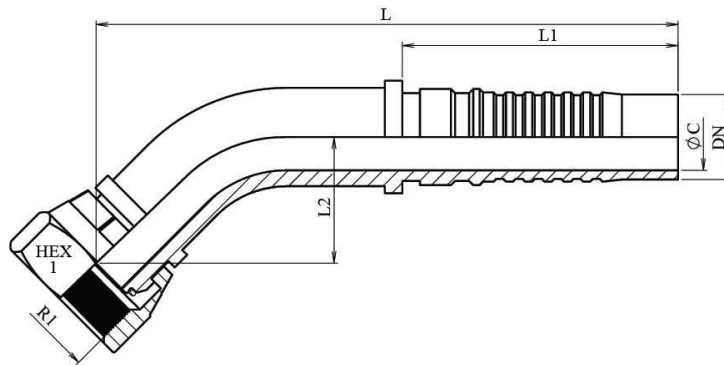

BSP Swivel female 60° cone + o'ring (45° Elbow)

Mild Steel 1.0737 (or equivalent)

1/1

Part n°	DN	R1	L	L1	L2	HEX 1	ØC
641081212	3/4"	3/4" BSP	136	66	30	32	14
641081616	1"	1" BSP	168	78,5	39	41	19
641082424	1"1/2	1"1/2 BSP	228	98	55	55	32
641083232	2"	2" BSP	266	111,5	62	70	40