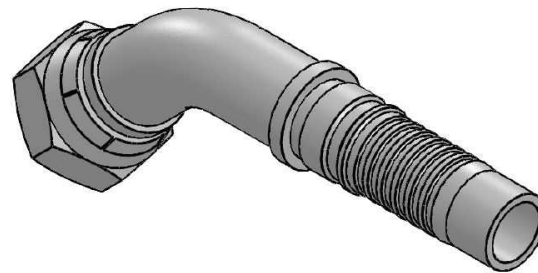

BSP Swivel female 60° cone + o'ring (45° Elbow)

Mild Steel 1.0737 (or equivalent)

1/1

Part n°	DN	R1	L	L1	L2	HEX 1	ØC
641081212	3/4"	3/4" BSP	136	66	30	32	14
641081616	1"	1" BSP	168	78,5	39	41	19
641082424	1"1/2	1"1/2 BSP	228	98	55	55	32
641083232	2"	2" BSP	266	111,5	62	70	40