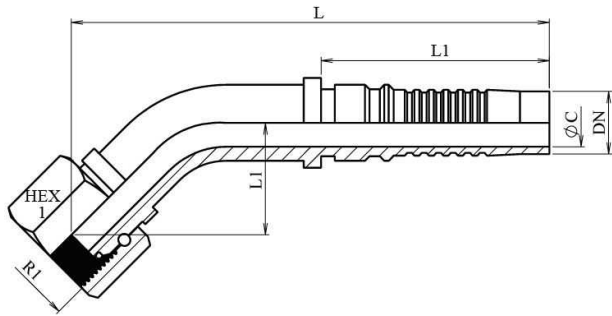

**BSP Swivel female 60° cone + o'ring (45° Elbow)  
wired nut**

Mild Steel

Part n°	DN	R1	L	L1	L2	HEX 1	ØC
<b>645081212</b>	3/4"	3/4" BSP	136	66	30	32	14
<b>645081616</b>	1"	1" BSP	168	78,5	39	41	19
<b>645082020</b>	1"1/4	1"1/4 BSP	195	92	45	50	25
<b>645082424</b>	1"1/2	1"1/2 BSP	228	98	55	55	32
<b>645083232</b>	2"	2" BSP	266	111,5	62	70	40