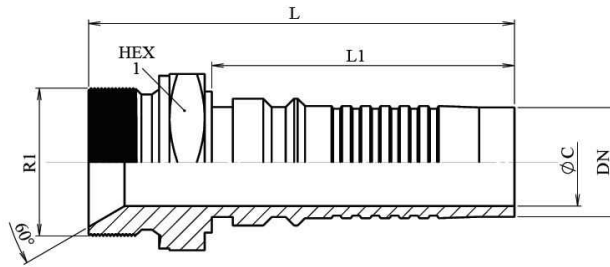

Interlock series fittings
 BSP Fittings
BSP Male 60° cone

Mild Steel 1.0737 (or equivalent)

| Part n° | DN | R1 | L | L1 | HEX 1 | ØC |
|------------------|-------|-----------|-------|-------|-------|----|
| 641121212 | 3/4" | 3/4" BSP | 95 | 66 | 32 | 14 |
| 641121616 | 1" | 1" BSP | 112,5 | 78,5 | 41 | 19 |
| 641122020 | 1"1/4 | 1"1/4 BSP | 121 | 86 | 50 | 25 |
| 641122424 | 1"1/2 | 1"1/2 BSP | 135,5 | 98 | 55 | 32 |
| 641123232 | 2" | 2" BSP | 154 | 111,5 | 65 | 40 |