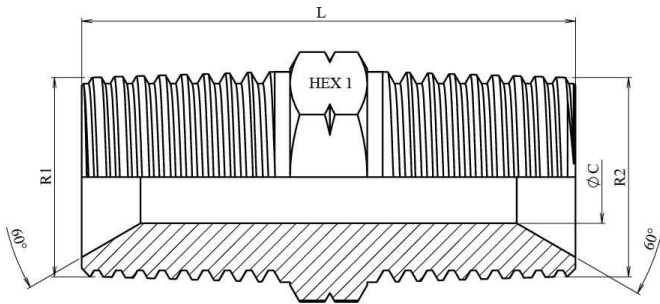

Adaptor male NPT - male NPT

Stainless Steel AISI 316-L

| Part n° | R1 | R2 | L | HEX 1 | ØC |
|------------------|------------|------------|----|-------|----|
| Z10150404 | 1/4" NPT | 1/4" NPT | 33 | 14 | 6 |
| Z10150606 | 3/8" NPT | 3/8" NPT | 35 | 19 | 8 |
| Z10150808 | 1/2" NPT | 1/2" NPT | 45 | 22 | 11 |
| Z10151212 | 3/4" NPT | 3/4" NPT | 48 | 27 | 16 |
| Z10151616 | 1" NPT | 1" NPT | 58 | 36 | 22 |
| Z10152020 | 1" 1/4 NPT | 1" 1/4 NPT | 62 | 46 | 26 |
| Z10152424 | 1" 1/2 NPT | 1" 1/2 NPT | 65 | 50 | 33 |
| Z10153232 | 2" NPT | 2" NPT | 69 | 65 | 46 |