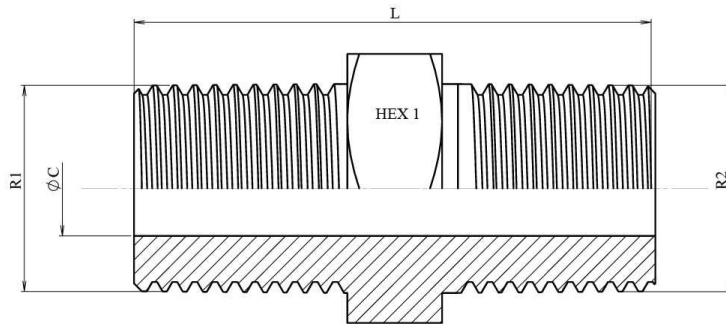

Adaptor male BSPT - male BSPT

Stainless Steel AISI 316-L

Part n°	R1	R2	L	HEX 1	ØC
Z10160402	1/4" BSPT	1/8" BSPT	30	14	6
Z10160404	1/4" BSPT	1/4" BSPT	33	14	6
Z10160406	1/4" BSPT	3/8" BSPT			
Z10160606	3/8" BSPT	3/8" BSPT	34	19	8
Z10160808	1/2" BSPT	1/2" BSPT	45	22	11
Z10161212	3/4" BSPT	3/4" BSPT	48	27	16
Z10161612	1" BSPT	3/4" BSPT	53	36	16
Z10161616	1" BSPT	1" BSPT	57	36	22
Z10162020	1" 1/4 BSPT	1" 1/4 BSPT	62	46	28,5
Z10162424	1" 1/2 BSPT	1" 1/2 BSPT	64	50	33
Z10163232	2" BSPT	2" BSPT	75	65	46