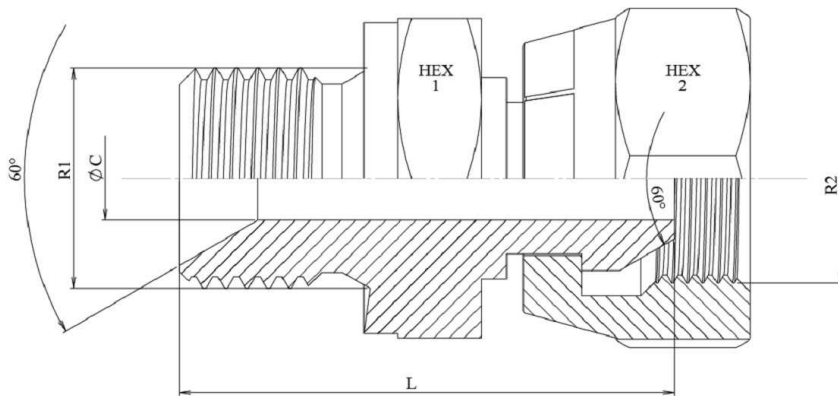

Adaptor male BSP 60° - swivel female BSP 60°

Stainless Steel AISI 316-L

Part n°	R1	R2	L	HEX 1	HEX 2	ØC
Z117002	1/8" BSP	1/8" BSP	29,5	17	19	4
Z117004	1/4" BSP	1/4" BSP	29,5	17	19	6
Z117004H19	1/4" BSP	1/4" BSP	29,5	19	19	6
Z117006	3/8" BSP	3/8" BSP	33,5	22	22	8
Z117008	1/2" BSP	1/2" BSP	39,5	27	27	11
Z117012	3/4" BSP	3/4" BSP	43,5	32	32	16
Z117016	1" BSP	1" BSP	51,5	41	41	22
Z117020	1"1/4 BSP	1"1/4 BSP	56	50	50	28,5
Z117024	1"1/2 BSP	1"1/2 BSP	59	55	55	32
Z117032	2" BSP	2" BSP	63	70	70	46