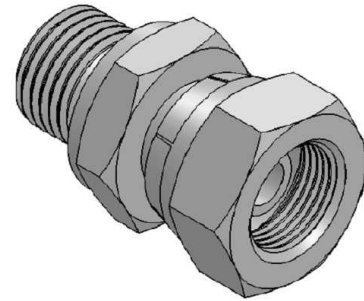

Adaptor male BSP 60° - swivel female BSP 60°

Stainless Steel AISI 316-L

Part n°	R1	R2	L	HEX 1	HEX 2	ØC
Z117002	1/8" BSP	1/8" BSP	29,5	17	19	4
Z117004	1/4" BSP	1/4" BSP	29,5	17	19	6
Z117004H19	1/4" BSP	1/4" BSP	29,5	19	19	6
Z117006	3/8" BSP	3/8" BSP	33,5	22	22	8
Z117008	1/2" BSP	1/2" BSP	39,5	27	27	11
Z117012	3/4" BSP	3/4" BSP	43,5	32	32	16
Z117016	1" BSP	1" BSP	51,5	41	41	22
Z117020	1"1/4 BSP	1"1/4 BSP	56	50	50	28,5
Z117024	1"1/2 BSP	1"1/2 BSP	59	55	55	32
Z117032	2" BSP	2" BSP	63	70	70	46