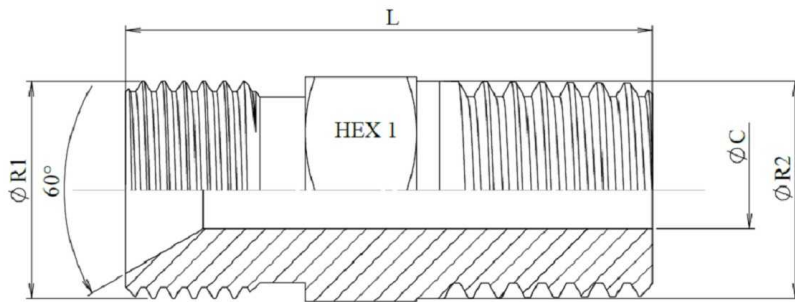

**Adaptor male BSP 60° - male BSPT**

Stainless Steel AISI 316-L

Part n°	R1	R2	L	HEX 1	ØC
<b>Z101202</b>	1/8" BSP	1/8" BSPT	23,5	14	3,5
<b>Z101204</b>	1/4" BSP	1/4" BSPT	30,5	17	6
<b>Z101206</b>	3/8" BSP	3/8" BSPT	32	19	8
<b>Z101208</b>	1/2" BSP	1/2" BSPT	38	22	11
<b>Z101212</b>	3/4" BSP	3/4" BSPT	44	27	16
<b>Z101216</b>	1" BSP	1" BSPT	52	36	22
<b>Z101220</b>	1"1/4 BSP	1"1/4 BSPT	56	46	28
<b>Z101224</b>	1"1/2 BSP	1"1/2 BSPT	61	50	37
<b>Z101232</b>	2" BSP	2" BSPT	66	65	46