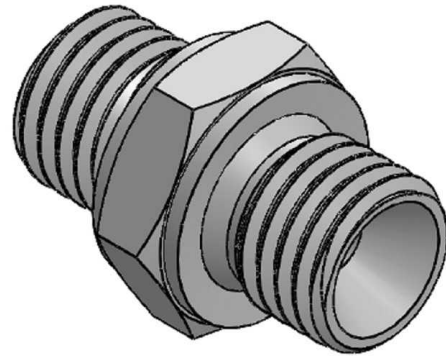

Adaptor male BSP 60° - male BSP 60°

Stainless Steel AISI 316-L

Part nº	R1	R2	L	HEX 1	ØC
Z101002	1/8" BSP	1/8" BSP	22	14	3,5
Z101004	1/4" BSP	1/4" BSP	31	17	6
Z101004H19	1/4" BSP	1/4" BSP	31	19	6
Z101006	3/8" BSP	3/8" BSP	35	22	8
Z101008	1/2" BSP	1/2" BSP	42,5	27	11
Z101010	5/8" BSP	5/8" BSP	45	30	14
Z101012	3/4" BSP	3/4" BSP	45	32	16
Z101016	1" BSP	1" BSP	53	41	22
Z101020	1"1/4 BSP	1"1/4 BSP	56	50	28,5
Z101024	1"1/2 BSP	1"1/2 BSP	61	55	33
Z101032	2" BSP	2" BSP	71	65	46
Z101032H70	2" BSP	2" BSP	71	70	46
Z101040	2"1/2 BSP	2"1/2 BSP	72	85	55
Z101048	3" BSP	3" BSP	90	100	64