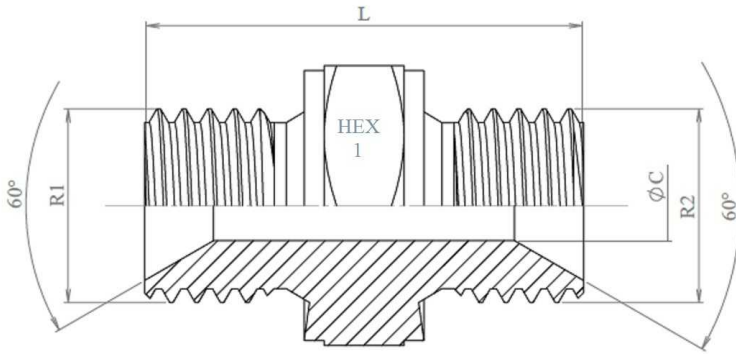

Adaptor male BSP 60° - male BSP 60°

Stainless Steel AISI 316-L

Part nº	R1	R2	L	HEX 1	ØC
Z101002	1/8" BSP	1/8" BSP	22	14	3,5
Z101004	1/4" BSP	1/4" BSP	31	17	6
Z101004H19	1/4" BSP	1/4" BSP	31	19	6
Z101006	3/8" BSP	3/8" BSP	35	22	8
Z101008	1/2" BSP	1/2" BSP	42,5	27	11
Z101010	5/8" BSP	5/8" BSP	45	30	14
Z101012	3/4" BSP	3/4" BSP	45	32	16
Z101016	1" BSP	1" BSP	53	41	22
Z101020	1"1/4 BSP	1"1/4 BSP	56	50	28,5
Z101024	1"1/2 BSP	1"1/2 BSP	61	55	33
Z101032	2" BSP	2" BSP	71	65	46
Z101032H70	2" BSP	2" BSP	71	70	46
Z101040	2"1/2 BSP	2"1/2 BSP	72	85	55
Z101048	3" BSP	3" BSP	90	100	64