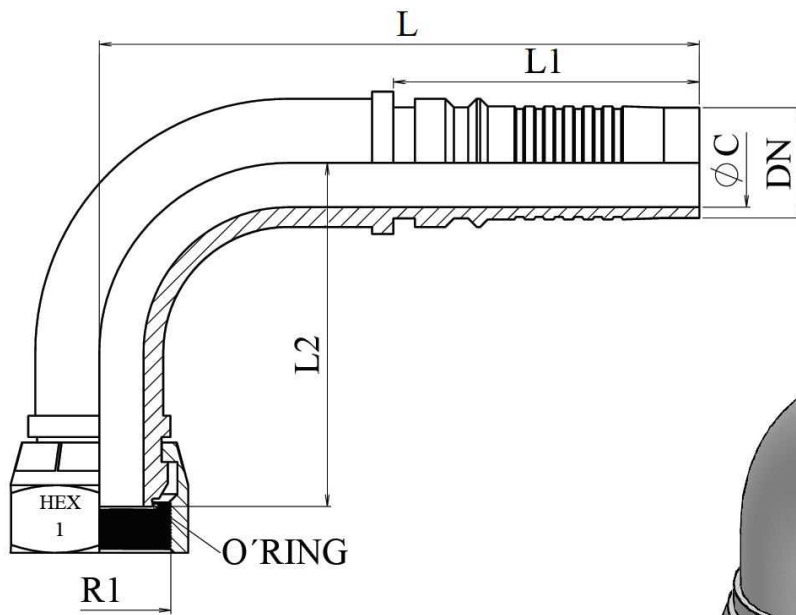

BSP Swivel female 60° cone + o'ring (90° Elbow)

Mild Steel 1.0737 (or equivalent)

Part n°	DN	R1	L	L1	L2	HEX 1	ØC
641071616	1"	1" BSP	146	78,5	80	41	19
641073232	2"	2" BSP	277	111,5	130	70	40