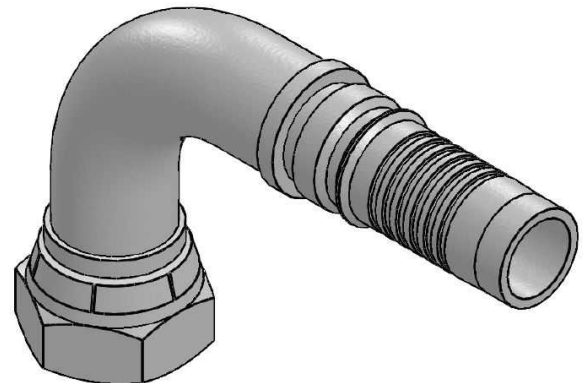

BSP Swivel female 60° cone + o'ring (90° Elbow)

Mild Steel 1.0737 (or equivalent)

Part n°	DN	R1	L	L1	L2	HEX 1	ØC
641071616	1"	1" BSP	146	78,5	80	41	19
641073232	2"	2" BSP	277	111,5	130	70	40