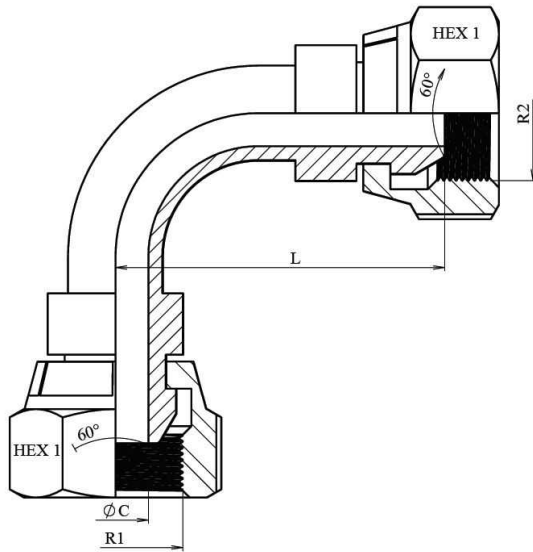

**90° Elbow swivel female BSP 60° - swivel female BSP 60°**

Stainless Steel AISI 316-L

Part n°	R1	R2	L	HEX 1	ØC
<b>ZA119604</b>	1/4" BSP	1/4" BSP	32,5	19	8
<b>ZA119606</b>	3/8" BSP	3/8" BSP	39	22	14
<b>ZA119608</b>	1/2" BSP	1/2" BSP	47	27	20
<b>ZA119612</b>	3/4" BSP	3/4" BSP	57	32	30
<b>ZA119616</b>	1" BSP	1" BSP	72,5	41	19
<b>ZA119620</b>	1"1/4 BSP	1"1/4 BSP	85	50	26