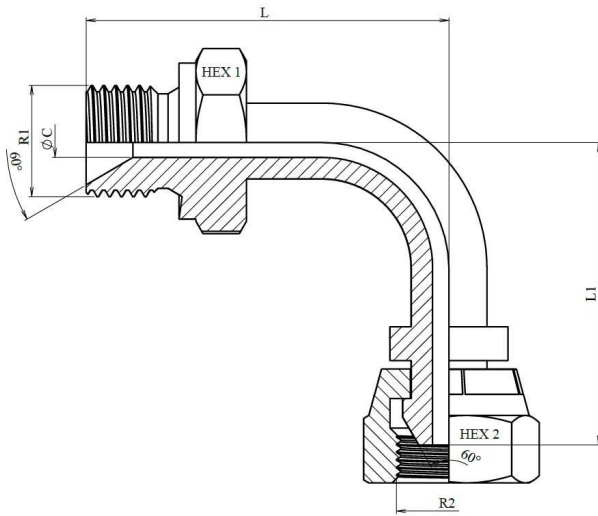

90° Elbow swivel female BSP 60° - male BSP 60°

Stainless Steel AISI 316-L

Part n°	R1	R2	L	L1	HEX 1	HEX 2	ØC
Z119404	1/4" BSP	1/4" BSP	43	36	19	19	4
Z119406	3/8" BSP	3/8" BSP	50	42	22	22	7
Z119408	1/2" BSP	1/2" BSP	60	51	27	27	9,5
Z119412	3/4" BSP	3/4" BSP	76	70	32	32	15
Z119416	1" BSP	1" BSP	93	71	41	41	19
Z119420	1"1/4 BSP	1"1/4 BSP	94	85	50	50	26
Z119424	1"1/2 BSP	1"1/2 BSP	114	106	55	55	32
Z119432	2" BSP	2" BSP	138	121	70	70	44