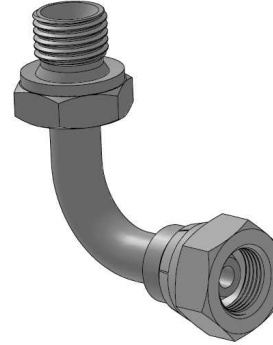

90° Elbow swivel female BSP 60° - male BSP 60°

Stainless Steel AISI 316-L

Part n°	R1	R2	L	L1	HEX 1	HEX 2	ØC
Z119404	1/4" BSP	1/4" BSP	43	36	19	19	4
Z119406	3/8" BSP	3/8" BSP	50	42	22	22	7
Z119408	1/2" BSP	1/2" BSP	60	51	27	27	9,5
Z119412	3/4" BSP	3/4" BSP	76	70	32	32	15
Z119416	1" BSP	1" BSP	93	71	41	41	19
Z119420	1"1/4 BSP	1"1/4 BSP	94	85	50	50	26
Z119424	1"1/2 BSP	1"1/2 BSP	114	106	55	55	32
Z119432	2" BSP	2" BSP	138	121	70	70	44