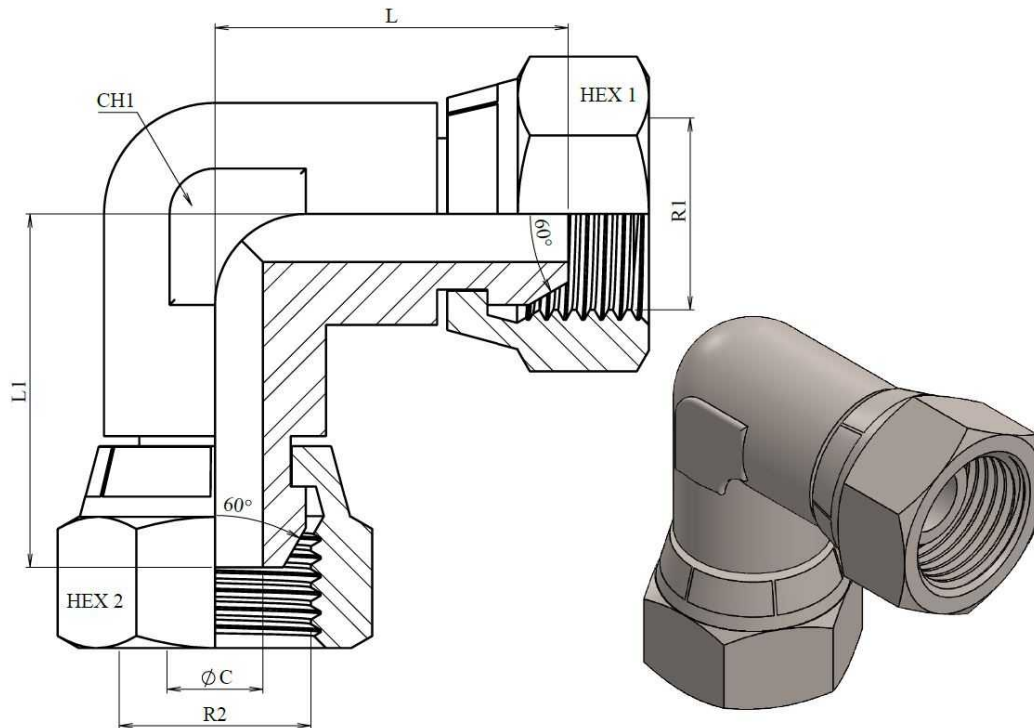

# 90° Adaptor swivel female BSP 60°

Stainless Steel AISI 316-L

Part nº	R1	R2	L	L1	HEX 1	HEX 2	CH1	ØC
<b>Z119804</b>	1/4" BSP	1/4" BSP	25,8	25,8	19	19	14	5
<b>Z119806</b>	3/8" BSP	3/8" BSP	29	29	22	22	20	8
<b>Z119808</b>	1/2" BSP	1/2" BSP	34,5	34,5	27	27	24	11
<b>Z119812</b>	3/4" BSP	3/4" BSP	43	43	32	32	28	16
<b>Z119816</b>	1" BSP	1" BSP	50,5	50,5	41	41	36	22
<b>Z119820</b>	1" 1/4 BSP	1" 1/4 BSP	52,9	52,9	50	50	41	28
<b>Z119824</b>	1"1/2 BSP	1"1/2 BSP	54	54	55	55	41	30