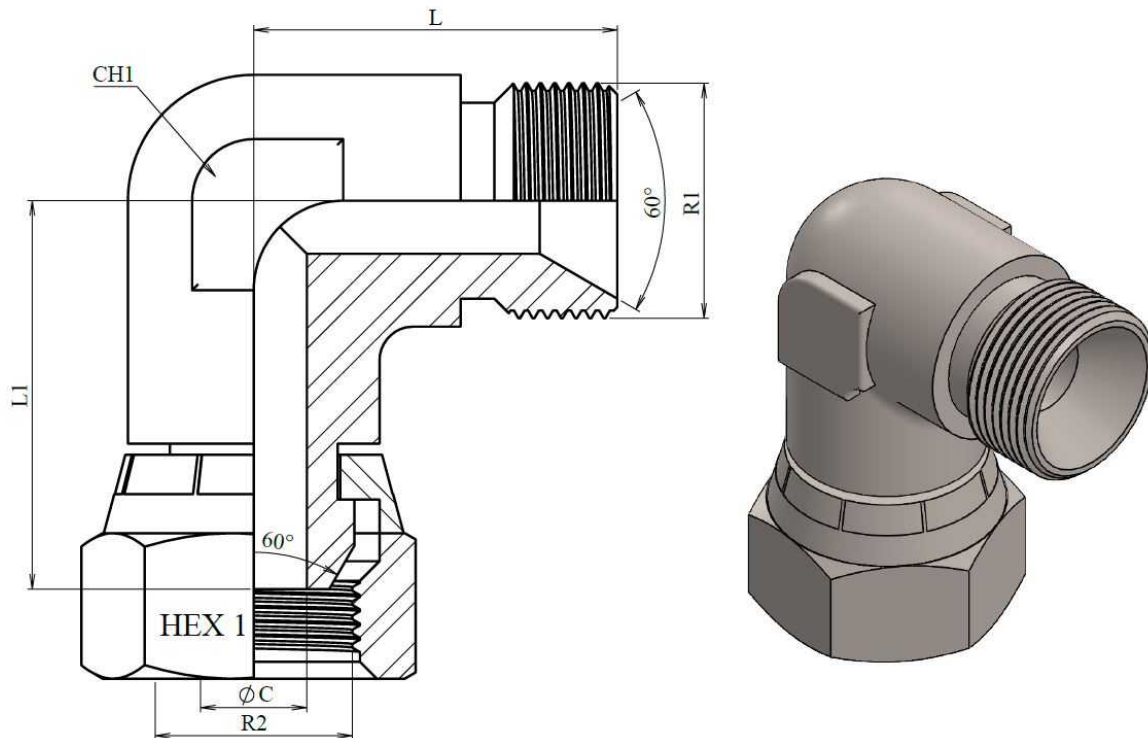

90° Adaptor male - swivel female BSP 60°

Stainless Steel AISI 316-L

1/1

Part nº	R1	R2	L	L1	HEX 1	CH1	ØC
Z119302	1/8" BSP	1/8" BSP	25,4	25,4	14	14	3,5
Z119304	1/4" BSP	1/4" BSP	25,4	25,8	19	14	5
Z119306	3/8" BSP	3/8" BSP	29	29	22	20	8
Z119308	1/2" BSP	1/2" BSP	32,5	34,5	27	24	11
Z119312	3/4" BSP	3/4" BSP	41,3	43	32	28	16
Z119316	1" BSP	1" BSP	44,5	50,5	41	36	22
Z119320	1"1/4 BSP	1"1/4 BSP	50,8	52,9	50	41	28,5
Z119324	1"1/2 BSP	1"1/2 BSP	54	54	55	41	30