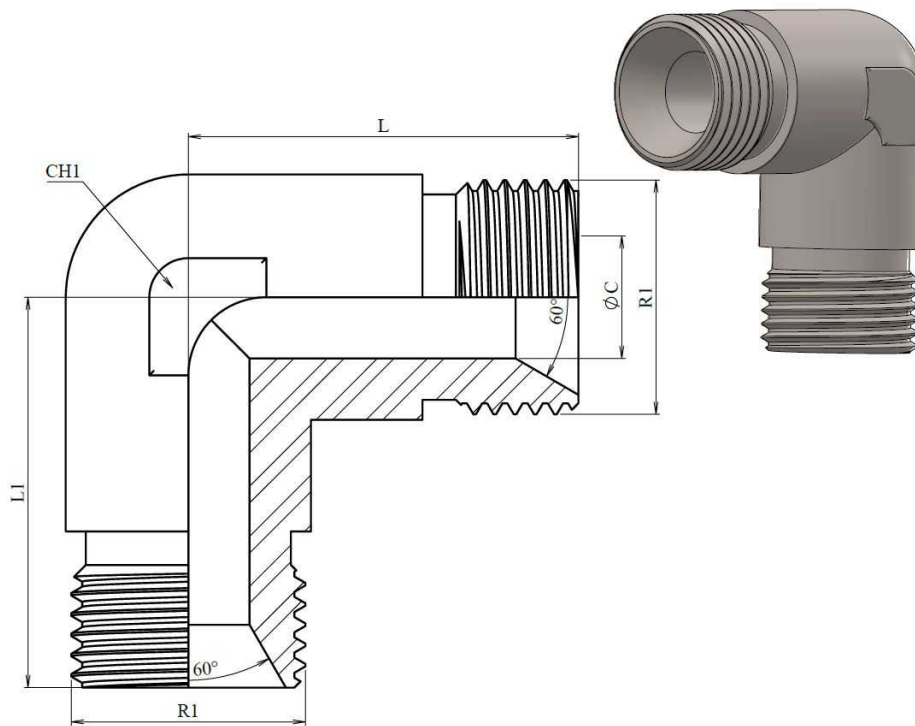

90° Adaptor male - male BSP 60°

Stainless Steel AISI 316-L

Part nº	R1	R2	L	L1	CH1	ØC
Z1190002	1/8" BSP	1/8" BSP	20	20	10	3,5
Z1190004	1/4" BSP	1/4" BSP	26	26	14	6
Z11900604	3/8" BSP	1/4" BSP				
Z1190006	3/8" BSP	3/8" BSP	30	30	17	8
Z1190008	1/2" BSP	1/2" BSP	35	35	22	11
Z1190012	3/4" BSP	3/4" BSP	44	44	28	16
Z1190016	1" BSP	1" BSP	45,5	45,5	36	22
Z1190020	1"1/4 BSP	1"1/4 BSP	52	52	46	28,5
Z1190024	1"1/2 BSP	1"1/2 BSP	60	60	50	32