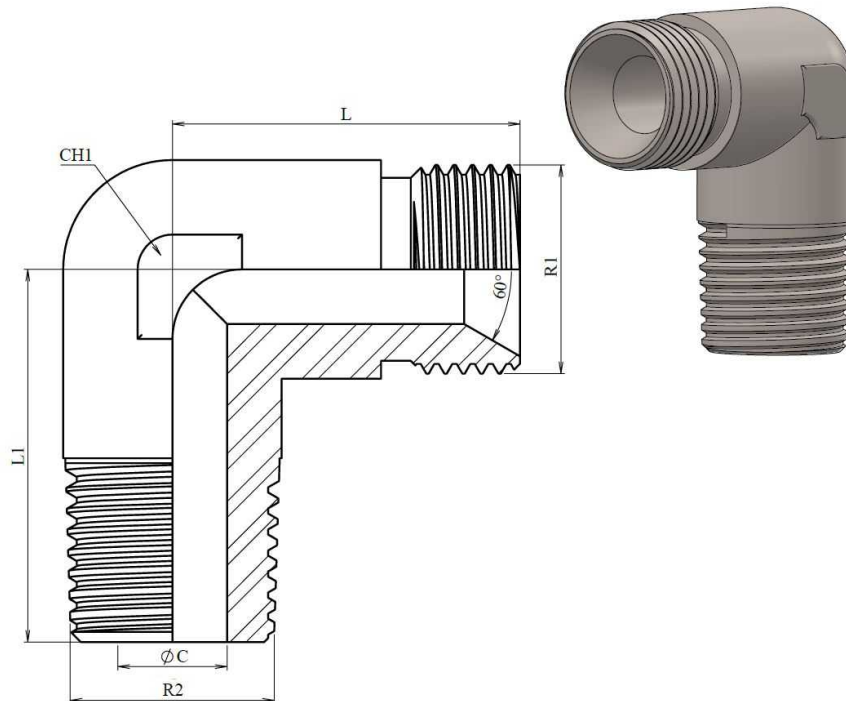

90° Adaptor male BSP 60° - male BSPT

Stainless Steel AISI 316-L

| Part n° | R1 | R2 | L | L1 | CH1 | ØC |
|----------------|------------|-------------|------|------|-----|-----|
| Z119202 | 1/8" BSP | 1/8" BSPT | 25,4 | 24,5 | 14 | 3,5 |
| Z119204 | 1/4" BSP | 1/4" BSPT | 25,4 | 26 | 14 | 6 |
| Z119206 | 3/8" BSP | 3/8" BSPT | 28,5 | 28 | 20 | 8 |
| Z119208 | 1/2" BSP | 1/2" BSPT | 32,5 | 34,5 | 22 | 11 |
| Z119212 | 3/4" BSP | 3/4" BSPT | 41,3 | 39 | 28 | 18 |
| Z119216 | 1" BSP | 1" BSPT | 44,5 | 50,5 | 36 | 22 |
| Z119220 | 1"1/4 BSP | 1"1/4 BSPT | 50,8 | 54 | 41 | 28 |
| Z119224 | 1" 1/2 BSP | 1" 1/2 BSPT | 54 | 54 | 41 | 30 |