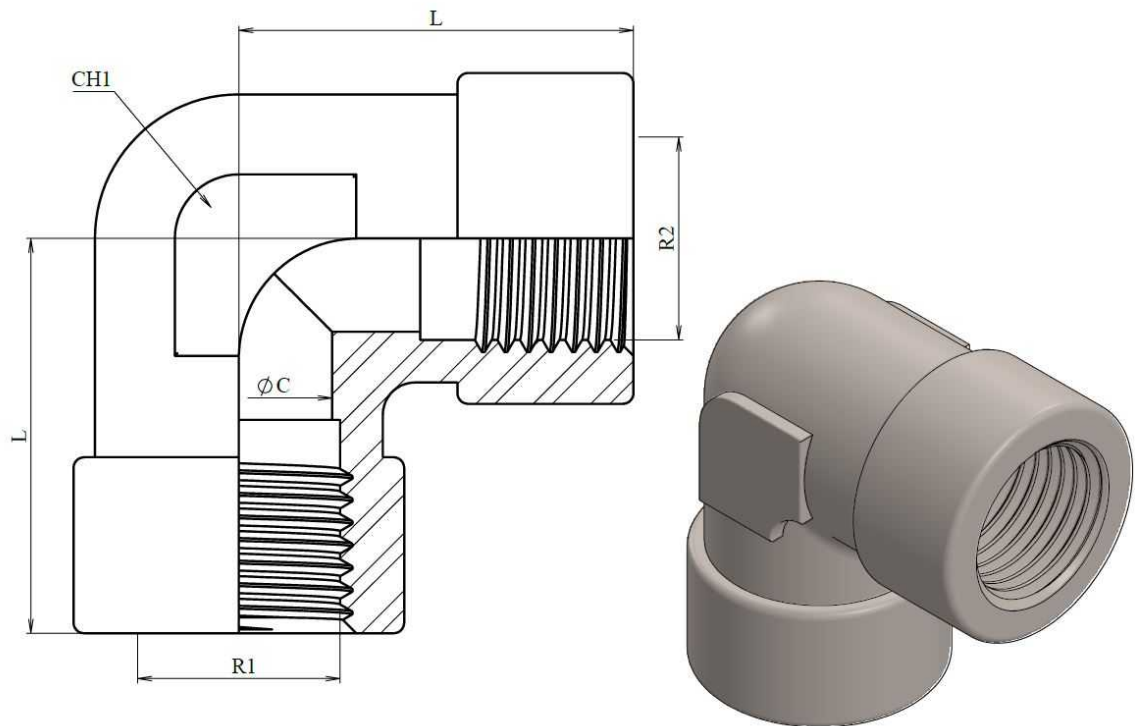

## 90° Adaptor fixed female BSP

Stainless Steel AISI 316-L

Part n°	R1	R2	L	CH1	ØC
<b>Z119602</b>	1/8" BSP	1/8" BSP	21,5	12	6
<b>Z119604</b>	1/4" BSP	1/4" BSP	28,5	20	8
<b>Z119606</b>	3/8" BSP	3/8" BSP	35	24	12
<b>Z119608</b>	1/2" BSP	1/2" BSP	37	28	17,5
<b>Z119612</b>	3/4" BSP	3/4" BSP	45	28	16
<b>Z119616</b>	1" BSP	1" BSP	50,75	36	25