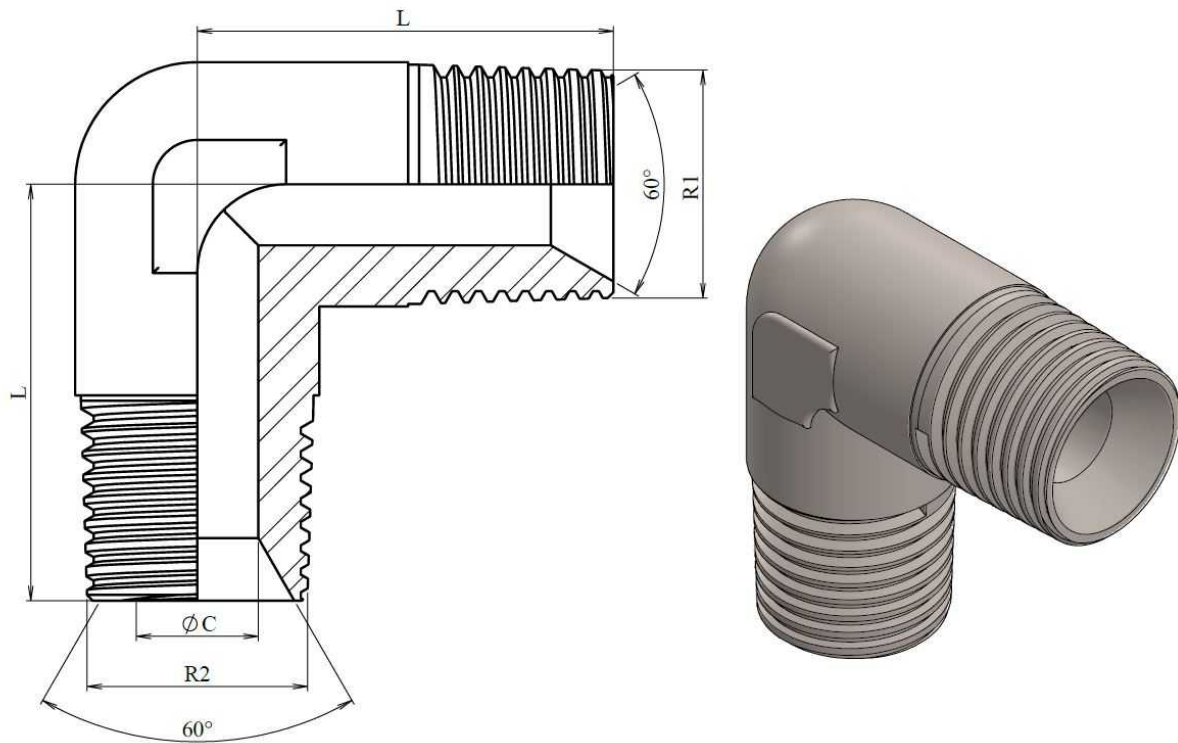

90° elbow male NPT - male NPT

Stainless Steel AISI 316-L

Part n°	R1	R2	L	ØC
ZN119002	1/8" NPT	1/8" NPT	18	5
ZN119004	1/4" NPT	1/4" NPT	27	6
ZN119006	3/8" NPT	3/8" NPT	27,5	8
ZN119008	1/2" NPT	1/2" NPT	37	11
ZN119012	3/4" NPT	3/4" NPT	39	18
ZN119016	1" NPT	1" NPT	50	22
ZN119020	1" 1/4 NPT	1" 1/4 NPT	50,8	28