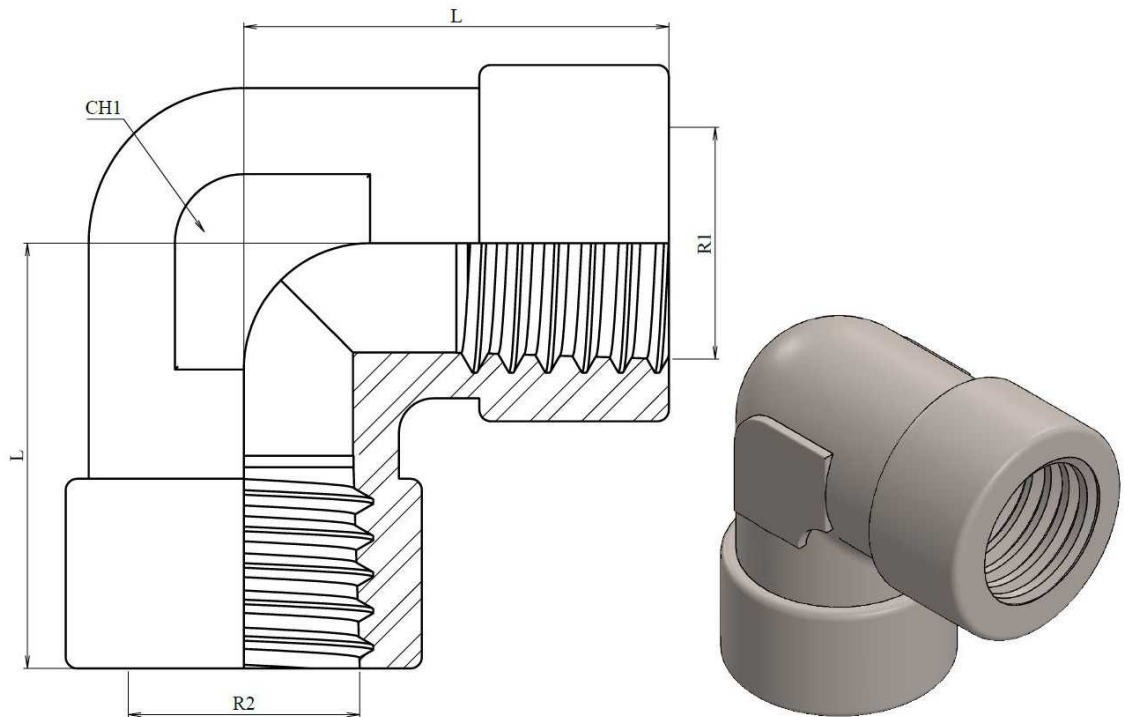

90° elbow fixed female NPT - fixed female NPT

Stainless Steel AISI 316-L

1/1

Part n°	R1	R2	L	HEX 1
ZN11960202	1/8" NPT	1/8" NPT	21,5	12
ZN11960404	1/4" NPT	1/4" NPT	22,4	19
ZN11960606	3/8" NPT	3/8" NPT	35	24
ZN11960808	1/2" NPT	1/2" NPT	37	28
ZN11961212	3/4" NPT	3/4" NPT	34,5	32
ZN11961616	1" NPT	1" NPT	50	36