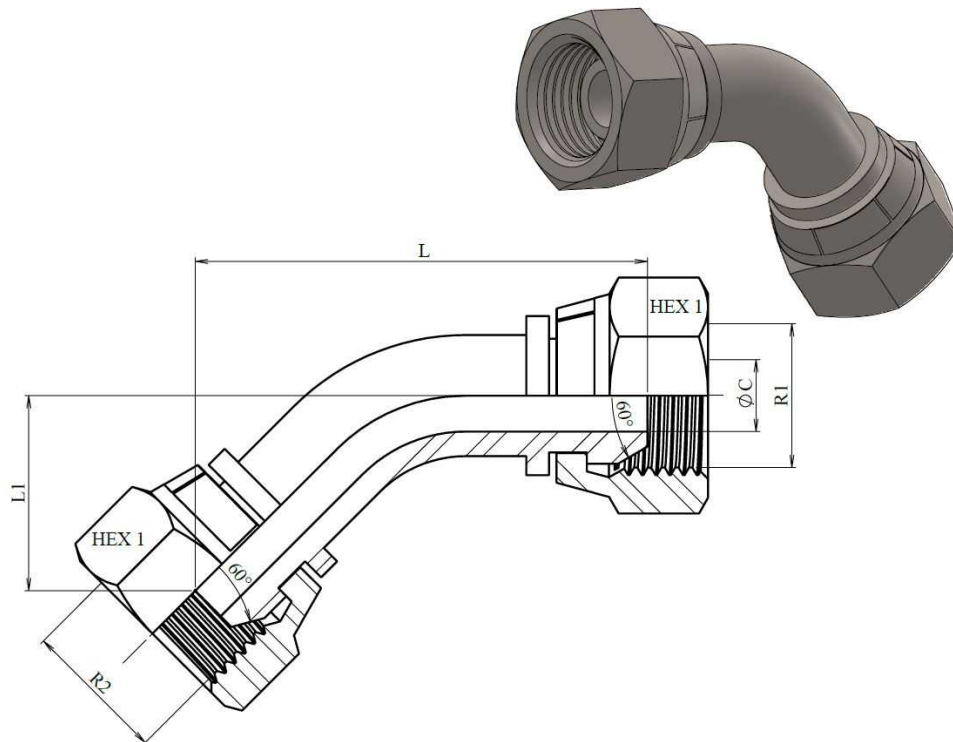

**45° Elbow swivel female BSP 60° - swivel female
BSP 60°**

Part n°	R1	R2	L	L1	ØC	HEX 1
ZA119504	1/4" BSP	1/4" BSP	49,5	20	4	19
ZA119506	3/8" BSP	3/8" BSP	54	22	7	22
ZA119508	1/2" BSP	1/2" BSP	60	26	9,5	27
ZA119512	3/4" BSP	3/4" BSP	78	32	15	32
ZA119516	1" BSP	1" BSP	84	33	19	41
ZA119520	1"1/4 BSP	1"1/4 BSP	90	38	26	50