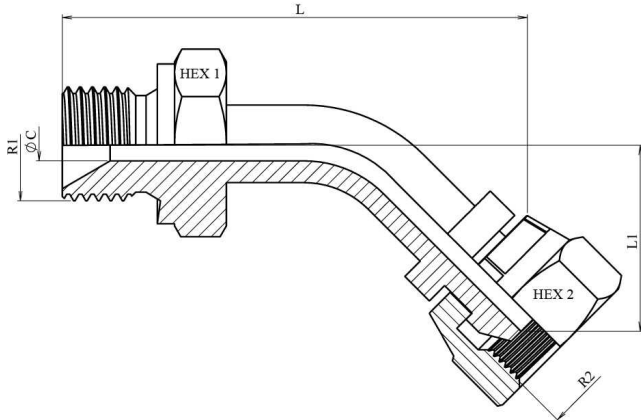

45° Ebow swivel female BSP 60° - male BSP 60°

Stainless Steel AISI 316-L

Part n°	R1	R2	L	L1	HEX 1	HEX 2	ØC
Z119504	1/4" BSP	1/4" BSP	54,5	20	19	19	4
Z119506	3/8" BSP	3/8" BSP	61	22	22	22	7
Z119508	1/2" BSP	1/2" BSP	70	26	27	27	9,5
Z119512	3/4" BSP	3/4" BSP	85	32	32	32	15
Z119516	1" BSP	1" BSP	94	34	41	41	19
Z119520	1" 1/4 BSP	1" 1/4 BSP	100	38	50	50	26
Z119524	1" 1/2 BSP	1" 1/2 BSP	124	48	55	55	32
Z119532	2" BSP	2" BSP	143	52	70	70	44