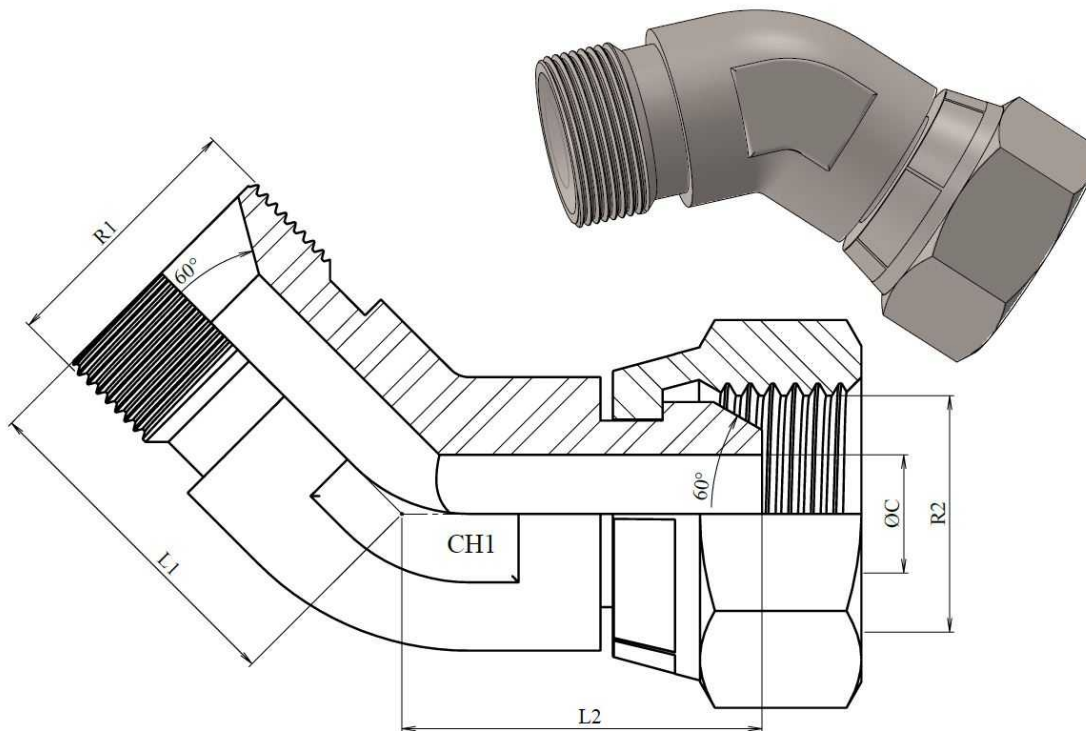

45° Adaptor male - swivel female BSP 60°

Stainless Steel AISI 316-L

Part nº	R1	R2	L1	L2	HEX 1	CH1	ØC
Z118304	1/4" BSP	1/4" BSP	21	21	19	14	4
Z118306	3/8" BSP	3/8" BSP	24	25	22	19	7
Z118308	1/2" BSP	1/2" BSP	27	29	27	22	9,5
Z118312	3/4" BSP	3/4" BSP	32	30	32	27	15
Z118316	1" BSP	1" BSP	35	32	41	32	19