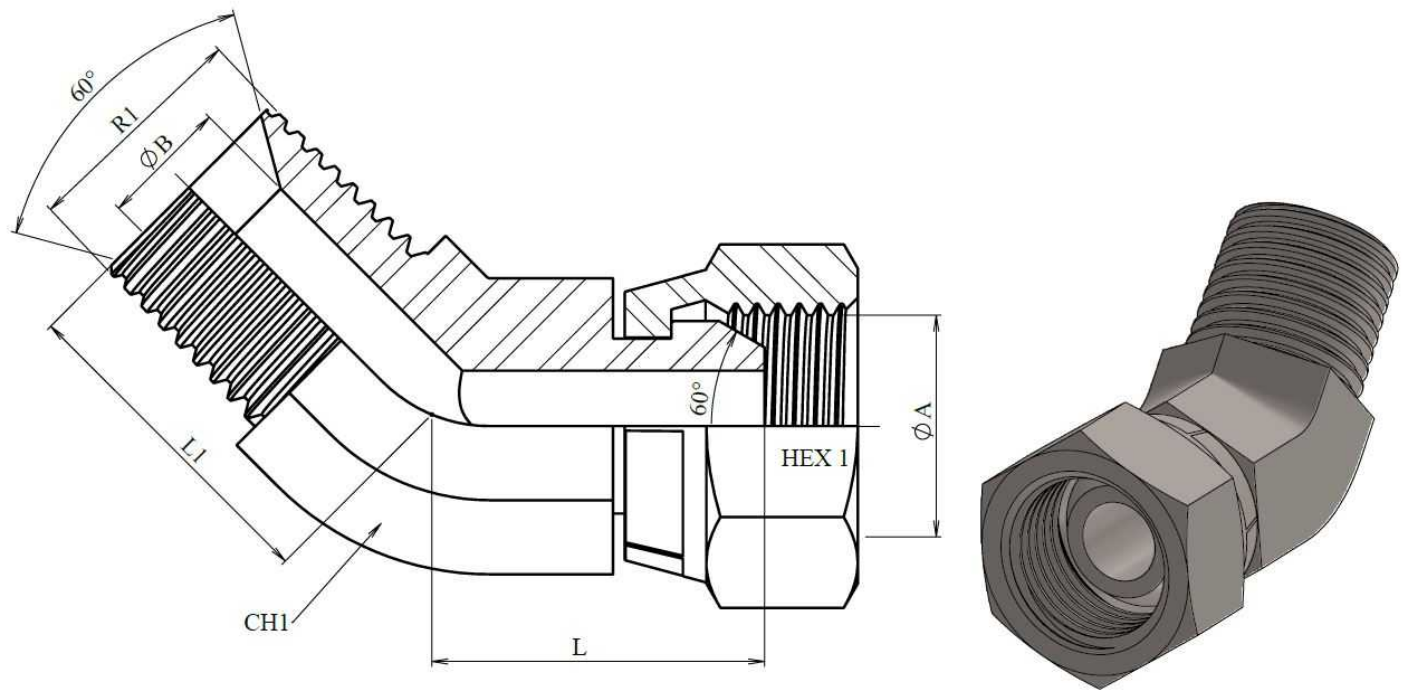

45° elbow male NPT - swivel female NPSM

Stainless Steel AISI 316-L

1/1

Part n°	R1	R2	L	L1	HEX 1	CH1	ØB
ZN139304	1/4" NPT	1/4" - 18h NPSM	21	22	19	14	6
ZN139306	3/8" NPT	3/8" - 18h NPSM	25	24	22	19	8
ZN139308	1/2" NPT	1/2" - 14h NPSM	29	29	27	22	11
ZN139312	3/4" NPT	3/4" - 14h NPSM	30	30	32	27	16
ZN139316	1" NPT	1" - 11 1/2 h NPSM	29	38	38	33	20