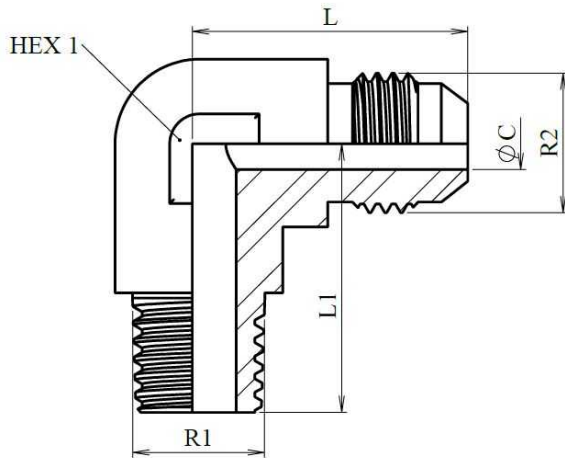

90° Elbow male JIC 37° - male BSPT

Stainless Steel AISI 316-L

1/1

Part n°	ØD1	ØD2	R1	R2	L	L1	ØC	HEX 1
ZS5500610	6	1/4"	1/8" BSPT	7/16" 20h UNF	24	24	4	12
ZS5500613	6	1/4"	1/4" BSPT	7/16" 20h UNF	22,5	26	4	14
ZS5500810	8	5/16"	1/8" BSPT	1/2" 20h UNF	24	26	6	14
ZS5500813	8	5/16"	1/4" BSPT	1/2" 20h UNF	24	26	6	14
ZS5501013	10	3/8"	1/4" BSPT	9/16" 18h UNF	27	31	6	17
ZS5501017	10	3/8"	3/8" BSPT	9/16" 18h UNF	27	31	7,5	17
ZS5501021	10	3/8"	1/2" BSPT	9/16" 18h UNF	27	31	7,5	22
ZS5501213	12	1/2"	1/4" BSPT	3/4" 16h UNF	32	34	10	19
ZS5501217	12	1/2"	3/8" BSPT	3/4" 16h UNF	32	34	10	19
ZS5501221	12	1/2"	1/2" BSPT	3/4" 16h UNF	32	34	10	22
ZS5501617	14-15-16	5/8"	3/8" BSPT	7/8" 14h UNF	37	35	12	22
ZS5501621	14-15-16	5/8"	1/2" BSPT	7/8" 14h UNF	37	35	12	22
ZS5501626	14-15-16	5/8"	3/4" BSPT	7/8" 14h UNF	37	35	12	27
ZS5502021	18-20	3/4"	1/2" BSPT	1"1/16 12h UN	42	45	15,5	27
ZS5502026	18-20	3/4"	3/4" BSPT	1"1/16 12h UN	42	45	15,5	27
ZS5502526	25	1"	3/4" BSPT	1"5/16 12h UN	50	40	23,2	36
ZS5502533	25	1"	1" BSPT	1"5/16 12h UN	50	50	23,2	36
ZS5503242	30-32	1" 1/4	1 1/4" BSPT	1"5/8 12h UN	52,5	56	27,5	46